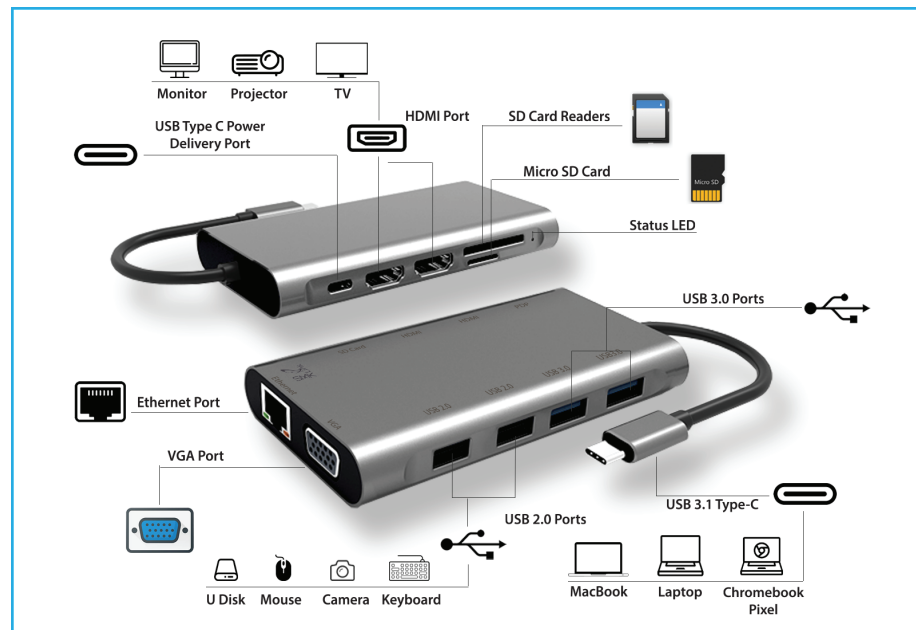

Road-Ready USB-C Connectivity