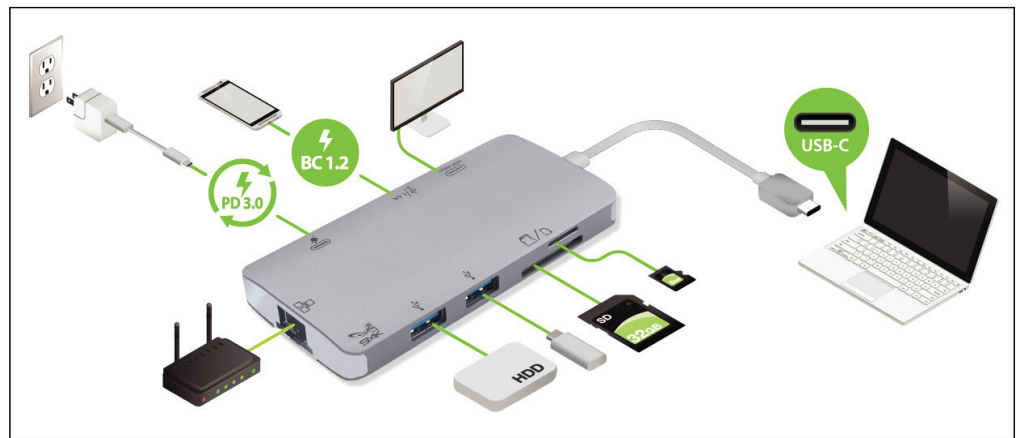

USB-C Multi-Port Docking Station w/ 4k HDMI, GigE, USB-A, PD, SD/microSD

Adds These Ports

Charging Port & Cable

Charge laptop computer via attached 12" upstream cable providing 100W of PD power. The USB-C port also doubles as a data transmission port with Fast Role Swap capability.

SD & microSD Card Readers

supporting SD v3.0 UHS-I memory cards with up to 104 Mbps data transmission, allowing 2 cards to work simultaneously.

12" Upstream Cable

Compatibility

macOS® (10.6 & later)
Windows® (7.0 & later)
Color: Space-Gray
Requires USB-C Port supporting DP1.2 and DP1.4 Alt Mode or above.

Have a Windows or Apple laptop with a USB-C port? SMK's USB-C Multi-Port Docking Station provides the power of a desktop docking station in an ultra-portable size. Connect to hard drives, printers, smartphones, cameras and more with the station's three 5Gbps USB 3.0 Type A ports. Connect to an external monitor via the 4k@60Hz HDMI port when you need to work with multiple displays. Transfer files via the two independent SD and Micro SD Card Readers; or connect to networks with a Gigabit Ethernet port. Utilize additional data transmission via the USB-C 100W PD port (*Fast Role Swap feature*).

Have a Laptop with a USB-C Port? Instantly Add Multiple Additional Ports:

USB-C 100W Power Delivery 3.0 Port (charging & data)

HDMI 2.0 Video Port (4K@60Hz resolution)

USB Type A Ports (3)

Gigabit Ethernet Port (10M/100M/1000M speeds)